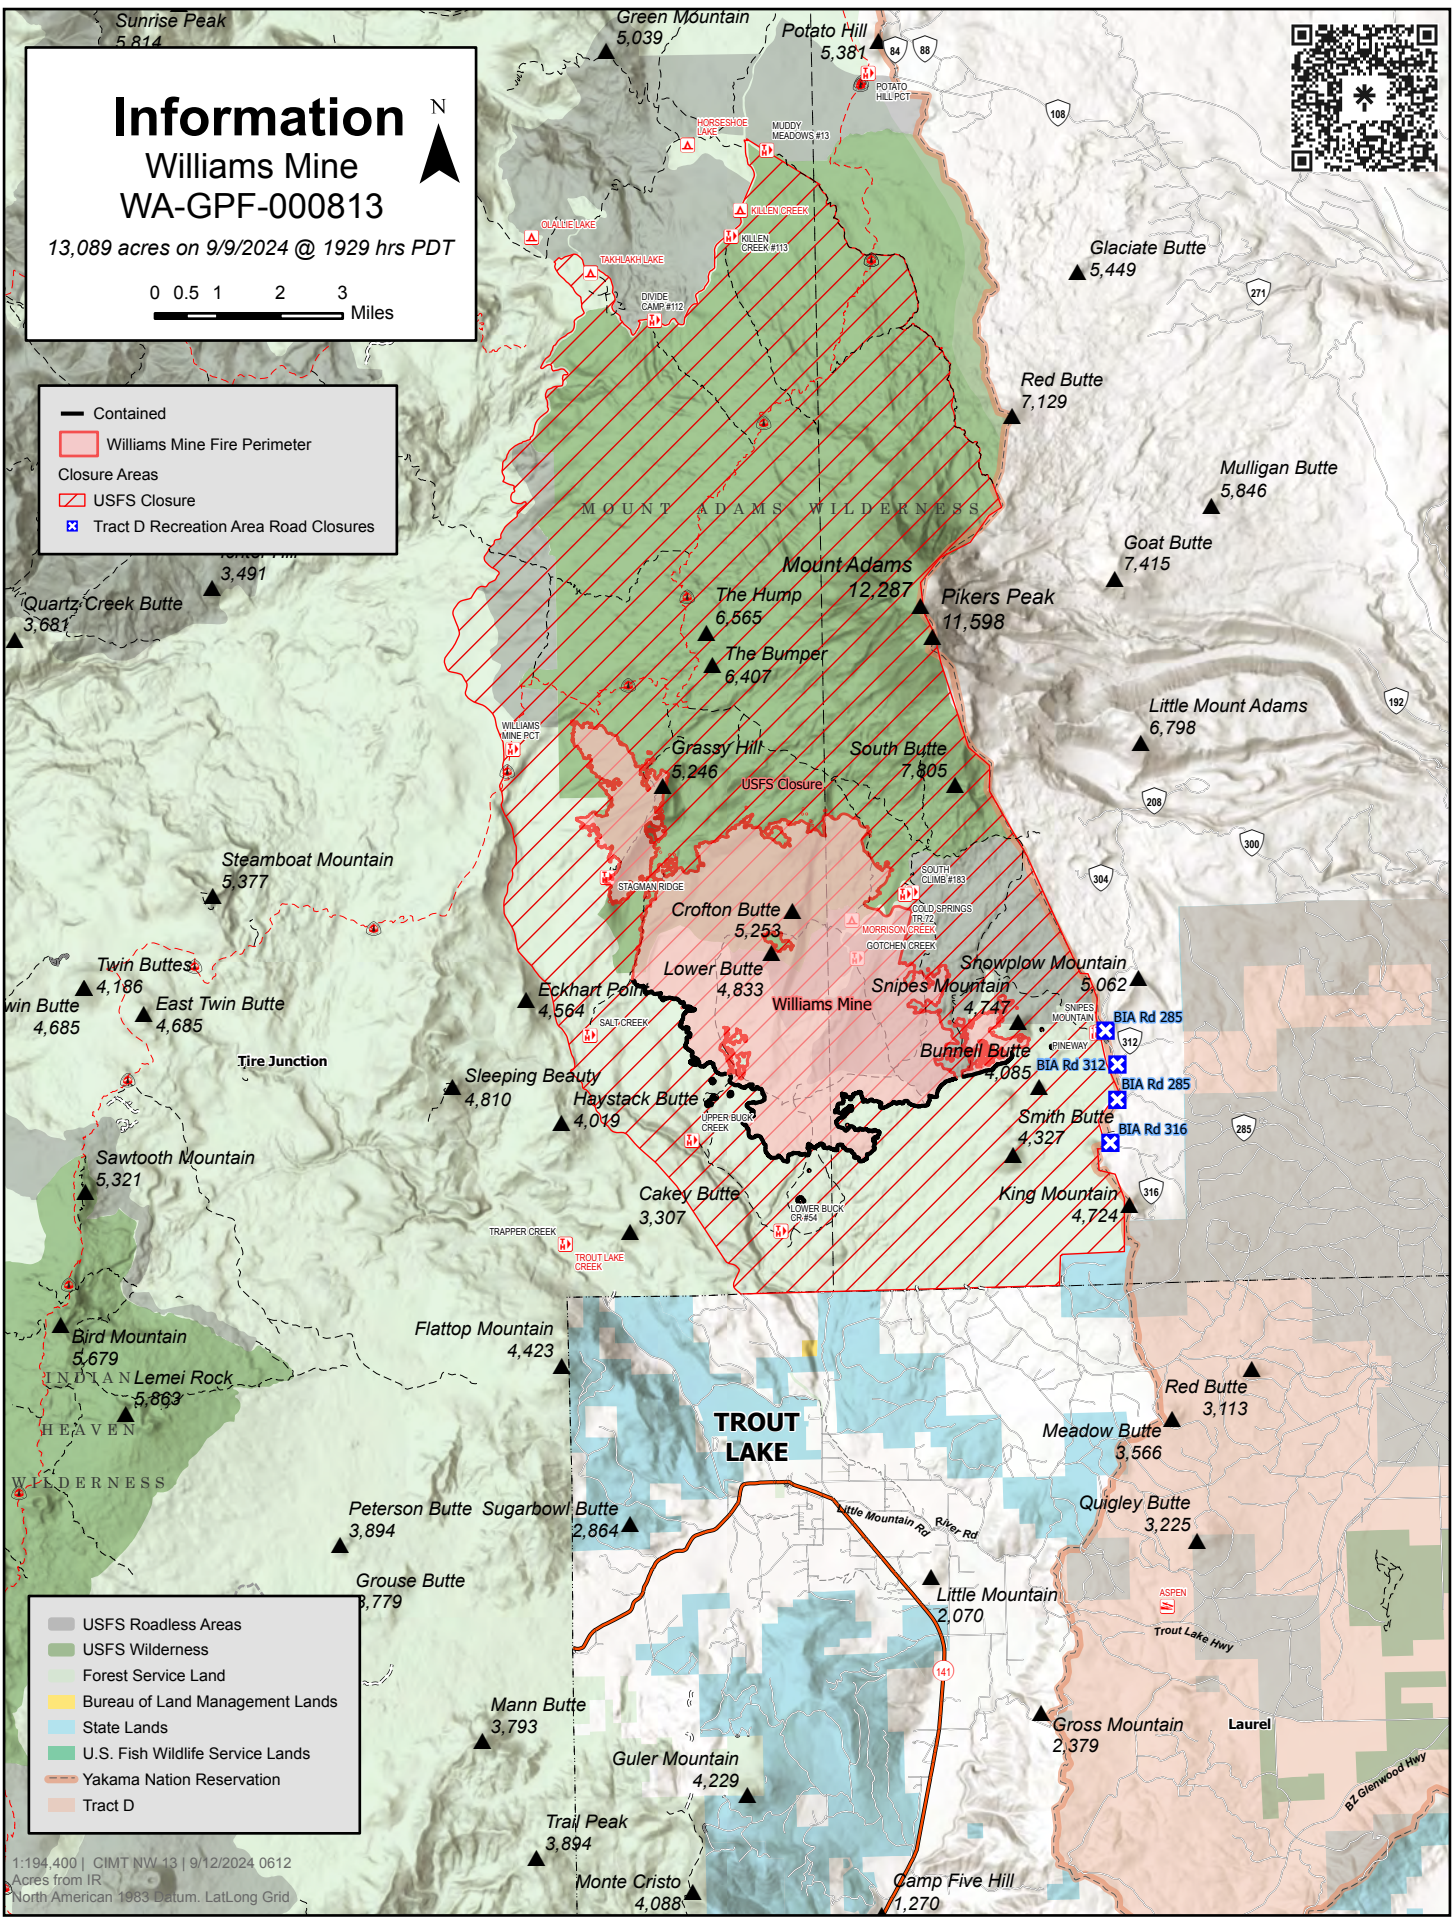

Information

Williams Mine
WA-GPF-000813

13,089 acres on 9/9/2024 @ 1929 hrs PDT

- Contained
- ▭ Williams Mine Fire Perimeter
- Closure Areas
 - ▭ USFS Closure
 - ▭ Tract D Recreation Area Road Closures

- ▭ USFS Roadless Areas
- ▭ USFS Wilderness
- ▭ Forest Service Land
- ▭ Bureau of Land Management Lands
- ▭ State Lands
- ▭ U.S. Fish Wildlife Service Lands
- ▭ Yakama Nation Reservation
- ▭ Tract D